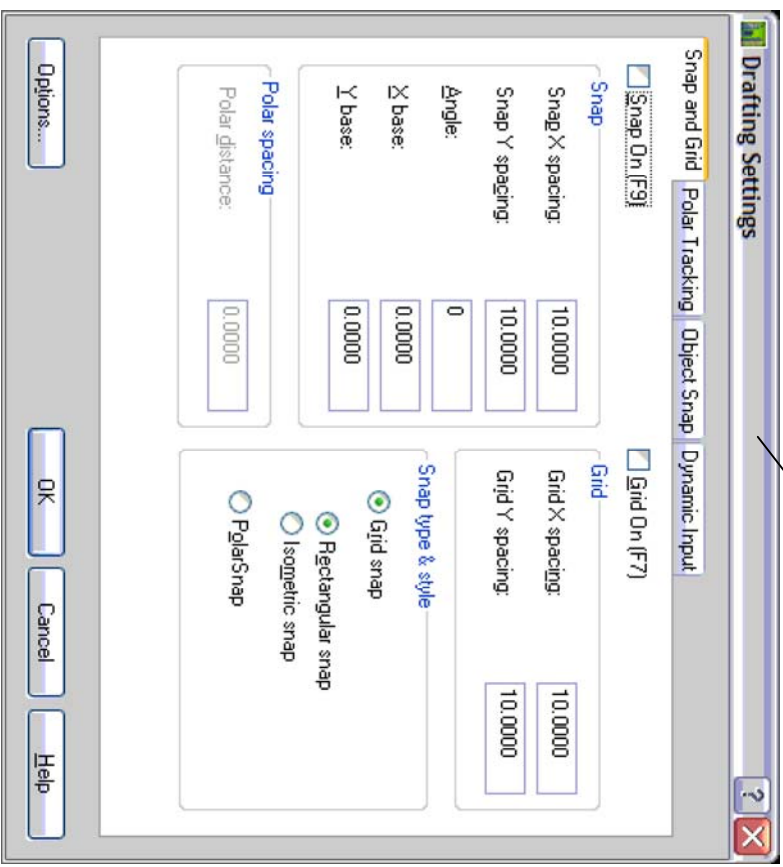

Save template as- QK METRIC 11x8.5.dwt  
Limits- 280,216

GRID Settings

# METRIC TEMPLATE

PERIOD	DATE	NAME
MURPHY	SCALE	SCHOOL NAME